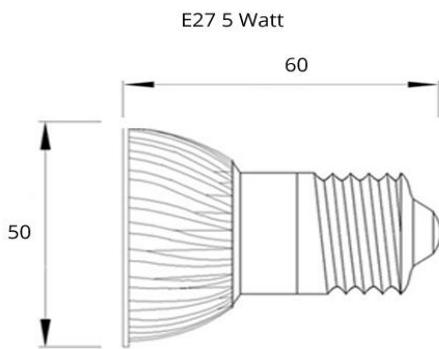

Product Specifications

5 Watt E27 LED Spot Light

SKU: L-E27-5W-CW-30-AN (Cool White)
L-E27-5W-WW-30-AN (Warm White)

Light Output (Lumens)	330
Power Consumption (watts)	5
Supply voltage (DC)	85-265
Base Type	E27
Size (mm) Diameter,Height	50,60
Certification	CE, RoHS
IP Grade	IP20 (indoor use)
Colour rendering Index (CRI)	Ra≥80
Colour Temp (°K) - Cool White	6000 to 6500
Colour Temp (°K) - Warm White	2700 to 3500
Beam Angle (°) Warm White	30
Beam Angle (°) Cool White	30
Body Material	Aluminium
Dimmable	No