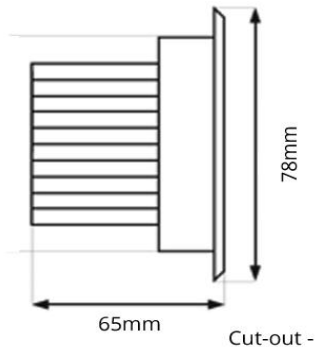

Product Specifications

10 Watt Ceiling downlight

PLEASE NOTE THIS LIGHT IS SHOWN WITH A BRUSHED CHROME BEZEL HOWEVER, THE ACTUAL PRODUCT COMES WITH A WHITE BEZEL.

Fire Rated Ceiling Downlight

SKU: L-DL-10W-W-CW-45-AR (Cool White)
Comes with a white bezel

Light Output cool white (Lumens)	600
Power Consumption (watts)	10
Supply voltage (AC)	230-240
Base Type	Downlight
Size (mm) Diameter,Height	78,65
Certification	CE, RoHS
IP Grade	IP65
Colour rendering Index (CRI)	Ra≥85
Colour Temp (°K) - Cool White	6000-6500
Colour Temp (°K) - Warm White	n/a
Beam Angle (°) Warm White	45
Beam Angle (°) Warm White	45
Body Material	Aluminium
Dimmable	Yes